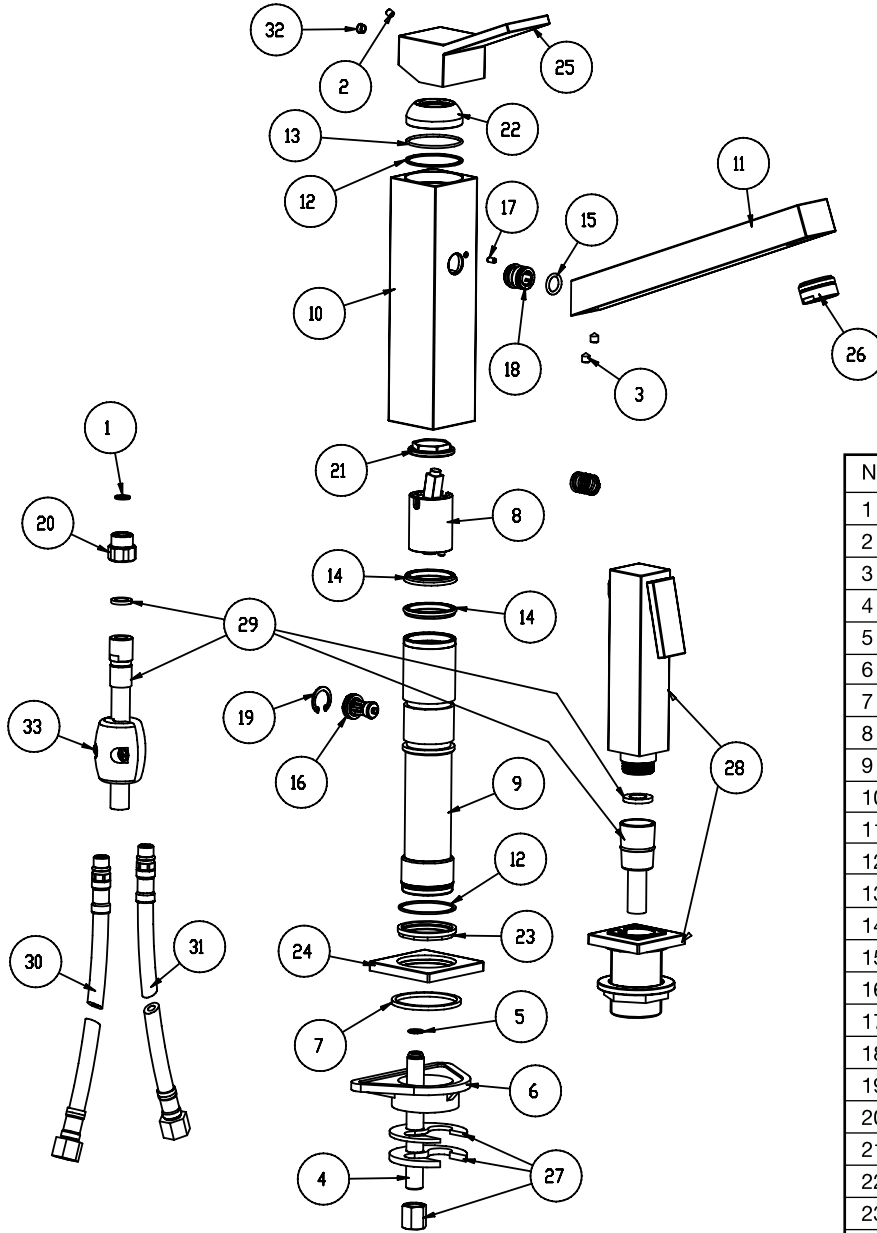

FEATURES

- Solid brass body (chrome) and all metal side spray
- Solid stainless steel (AISI 304)
- Ceramic disc cartridge
- Color coded hot & cold supply lines
- Maximum 2.2 G.P.M. flow rate
- Installation in a 1-3/8" hole, side spray in 1-3/8" hole

PRODUCT SPECIFICATION

Kitchen faucet to include single lever handle and solid stainless steel body, ceramic disc cartridge and all metal side spray. Faucet dimensions to be as follows: Reach: 8-1/2"; Spout Height: 6-3/4", and Faucet Height: 1-3/4". Hot and cold supply lines to be color coded. Kitchen faucet to be BLANCOQUADRIS™ Single Lever with side spray, Model 157-170-_____ in _____ finish.

- Polished Chrome 157-170-CR
- Solid Stainless Steel 157-170-ST

MODEL 157-170

NOMINAL DIMENSIONS

MODEL	REACH	SPOUT HEIGHT	FAUCET HEIGHT
157-170	8-1/2	6-3/4	7-3/4

JOB INFORMATION

Job Name: _____

Contact: _____

Date Specified: _____

Specifier: _____

Contractor: _____

See next page for exploded parts drawing and parts list.

BLANCO AMERICA
800.451.5782
www.blancoamerica.com

BLANCOQUADRIS™ SINGLE LEVER

MODEL 157-170

NUM.	PART #	DESCRIPTION
1	500330	COPPER WASHER
2	500350	GRUB SCREW
3	550219	GRUB SCREW
4	511712	CONNECTION STEM
5	400186	O-RING
6	410146	FIXING SPACER
7	400310	WASHER
8	650287	CARTRIDGE
9	105188	QUADRIS SS INNER BODY
10	105190	CHR QUADRIS OUTER BODY
11	162051	CHR QUADRIS SPOUT
12	400536	HOSTAFORM RING
13	400610	O-RING
14	400611	LIBS O-RING
15	400634	O-RING
16	411084	SS NON RETURN VALVE
17	500707	PIN
18	500928	BRASS SPOUT UNION
19	500929	STAINLESS STEEL SEEGER
20	515163	CONNECTION NUT
21	515274	CARTRIDGE NUT
22	515601	CHROME CART. COVER
23	515603	BASE RING
24	515606	CHROME FAUCET BASE
25	531099	CHROME QUADRIS LEVER
26	604310	MALE AERATOR
27	603989	FIXING KIT
28	604289	SS W/ HODER & BASE
29	604293	NYLON SS BRAID FLEX HOSE
30	670269	SS BRAID FLEX HOSE RED
31	670270	SS BRAID FLEX HOSE BLUE
32	410544	CHROME ABS COVER
33	512362	COUNTERWEIGHT